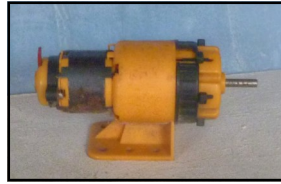

## GALLERY OF SELECTED ITEMS - Tinplate, Meccano, Novelty

Mamod live-steam  
Accessory: Twin Grinder

Meccano 4.5-volt Electric Motor  
with 6-ratio Gearbox.

it

Meccano Outfit No. 2. 1950s.  
In original box with manuals.

Marx 'Richards' 4.5-volt Electric  
Motor with 6-ratio gearbox

Meccano Outfit No. 6. 1950s.  
2-tier box (Re-strung). With manual

Meccano shop Door Display Sign  
with moveable 'Open-Closed'  
panel and space for display of  
model

Meccano No.2 Clock Kit, with chimes.  
With original box. Assembled.

Meccano  
'Highway Multikit'  
Complete, In  
original box,  
with manual.  
(extra parts  
available)

'Thunderbirds' Alarm Clock

Meccano  
'Dinky Builder'  
Set No. 2.  
Re-strung in  
carton as to  
original layout.

Chad Valley  
Constructional  
Set  
Motoring Kit.  
Boxed, with  
instructional  
leaflet

Chad Valley 'Ubilda' Railway Loco  
motive Constructional Kit. Boxed

Schuco clockwork-driven  
'Scottie' Dog.

Schuco clockwork-driven  
auto-steering Car