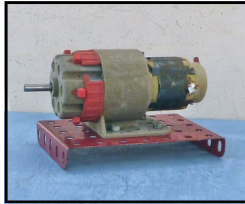

## GALLERY OF SELECTED ITEMS - Tinplate, Meccano, Novelty

Mamod live-steam  
Accessory: Twin Grinder

Meccano 4.5-volt Electric Motor  
with 6-ratio Gearbox.

it

Meccano Outfit No. 2. 1950s.  
In original box with manuals.

Marx 'Richards' 4.5-volt Electric  
Motor with 6-ratio gearbox

Meccano Outfit No. 6. 1950s.  
2-tier box (Re-strung). With manual

Meccano shop Door Display Sign  
with moveable 'Open-Closed'  
panel and space for display of  
model

Meccano No.2 Clock Kit, with chimes.  
With original box. Assembled.

Meccano  
'Highway Multikit'  
Complete, In  
original box,  
with manual.  
(extra parts  
available)

'Thunderbirds' Alarm Clock

Meccano  
'Dinky Builder'  
Set No. 2.  
Re-strung in  
carton as to  
original layout.

Chad Valley  
Constructional  
Set  
Motoring Kit.  
Boxed, with  
instructional  
leaflet

Chad Valley 'Ubilda' Railway Loco  
motive Constructional Kit. Boxed

Schuco clockwork-driven  
'Scottie' Dog.

Schuco clockwork-driven  
auto-steering Car