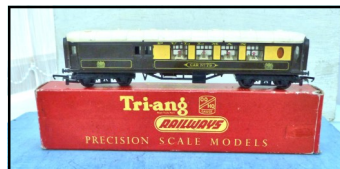

## GALLERY OF SELECTED ITEMS - General 00 and HO railway

Hornby Railways 'Flying Scotsman' Train Set

Tri-ang Railways 12v. dc. 2-rail 'Continental Series' 4-6-2 Tender Locomotive

Trix 12v. Dc 2-rail 4-6-2 Tender Locomotive 'Flying Scotsman' Boxed

Bachmann 'Liliput' 12v. Dc 2-rail Locomotive in 'photographic grey'. Boxed

Mainline 12v. Dc 2-rail 0-6-0 Tender Locomotive, GWR.

Hornby 12v. dc 2-rail 4-6-2 Tender Locomotive 'Mallard'

Rosebud-Kitmaster Corridor Coach 'Southern' green (assembled)

Tri-ang Pullman Coach 'Car No. 79'. Boxed

Exley 00-scale tinplate-construction L.N.E.R. teak 'All 3rd' Coach (others also available)

Hornby Wagon 'Tyldesley'. Boxed

Tri-ang 7-plank Open Wagon - 'Made in Australia' (picture shows underside with embossed trade mark)